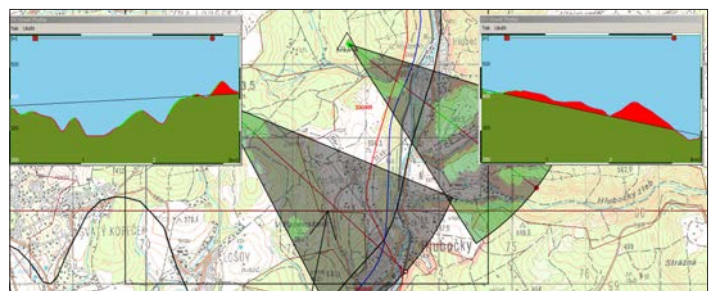

[**BENEFITS – PLANS AND ORDERS**]

DOLPHIN uses predefined Operational Information Group (OIG) for battlefield information exchange. For example the distribution of Plans and Orders facilitates staff work in national and in international environment as well.

[**BENEFITS – APPLICATIONS**]

DOLPHIN consists of several applications, which help staff to plan operation as well as control it. Typical examples are NBC visualisation, Optical and Radio visibility, 3D-display arena, Power ratio calculation, Operation Journal, overview of Battlefield Objects etc.

[**BENEFITS – COMMON OPERATIONAL PICTURE CAPABILITY**]

DOLPHIN integrates and creates the separated recognised pictures as:

- Recognised Air Picture
- Recognised Ground Picture
- Recognised Intelligence Picture
- Recognised Engineer Picture
- Recognised Environmental Picture

CONTACTS

DELINFO, spol. s r.o.

MEMBER OF ICZ GROUP

Adress: Londynske namesti 856/2
639 00 Brno Styrice, Czech Republic
Phone: +420 222 272 111
Email: delinfo@i.cz, delinfo@delinfo.cz
Web: www.iczgroup.com, www.delinfo.cz