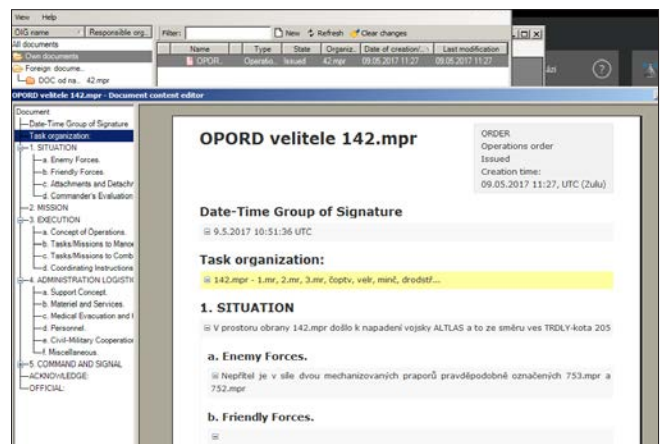

[**BENEFITS – PLANS AND ORDERS**]

DOLPHIN uses predefined Operational Information Group (OIG) for battlefield information exchange. For example the distribution of Plans and Orders facilitates staff work in national and in international environment as well.

[**BENEFITS – APPLICATIONS**]

DOLPHIN consists of several applications, which help staff to plan operation as well as control it. Typical examples are NBC visualisation, Optical and Radio visibility, 3D-display arena, Power ratio calculation, Operation Journal, overview of Battlefield Objects etc.

[**BENEFITS – COMMON OPERATIONAL PICTURE CAPABILITY**]

DOLPHIN integrates and creates the separated recognised pictures as:

- Recognised Air Picture
- Recognised Ground Picture
- Recognised Intelligence Picture
- Recognised Engineer Picture
- Recognised Environmental Picture

CONTACTS

DELINFO, spol. s r.o.

MEMBER OF ICZ GROUP

Adress: Londynske namesti 856/2
639 00 Brno Styrice, Czech Republic
Phone: +420 222 272 111
Email: delinfo@i.cz, delinfo@delinfo.cz
Web: www.iczgroup.com, www.delinfo.cz