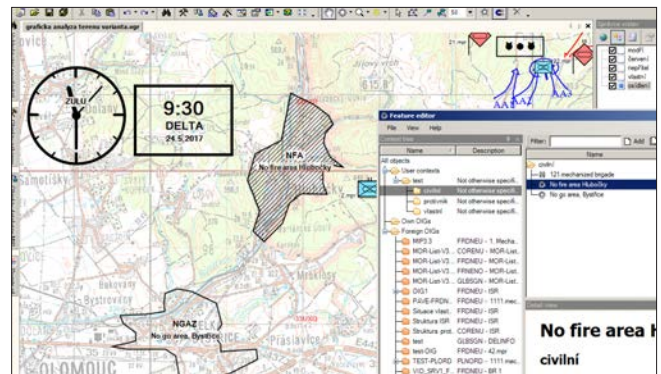

[**BENEFITS – PLANS AND ORDERS**]

DOLPHIN uses predefined Operational Information Group (OIG) for battlefield information exchange. For example the distribution of Plans and Orders facilitates staff work in national and in international environment as well.

[**BENEFITS – APPLICATIONS**]

DOLPHIN consists of several applications, which help staff to plan operation as well as control it. Typical examples are NBC visualisation, Optical and Radio visibility, 3D-display arena, Power ratio calculation, Operation Journal, overview of Battlefield Objects etc.

[**BENEFITS – COMMON OPERATIONAL PICTURE CAPABILITY**]

DOLPHIN integrates and creates the separated recognised pictures as:

- Recognised Air Picture
- Recognised Ground Picture
- Recognised Intelligence Picture
- Recognised Engineer Picture
- Recognised Environmental Picture

CONTACTS

DELINFO, spol. s r.o.

MEMBER OF ICZ GROUP

Adress: Londynske namesti 856/2
639 00 Brno Styrice, Czech Republic
Phone: +420 222 272 111
Email: delinfo@i.cz, delinfo@delinfo.cz
Web: www.iczgroup.com, www.delinfo.cz